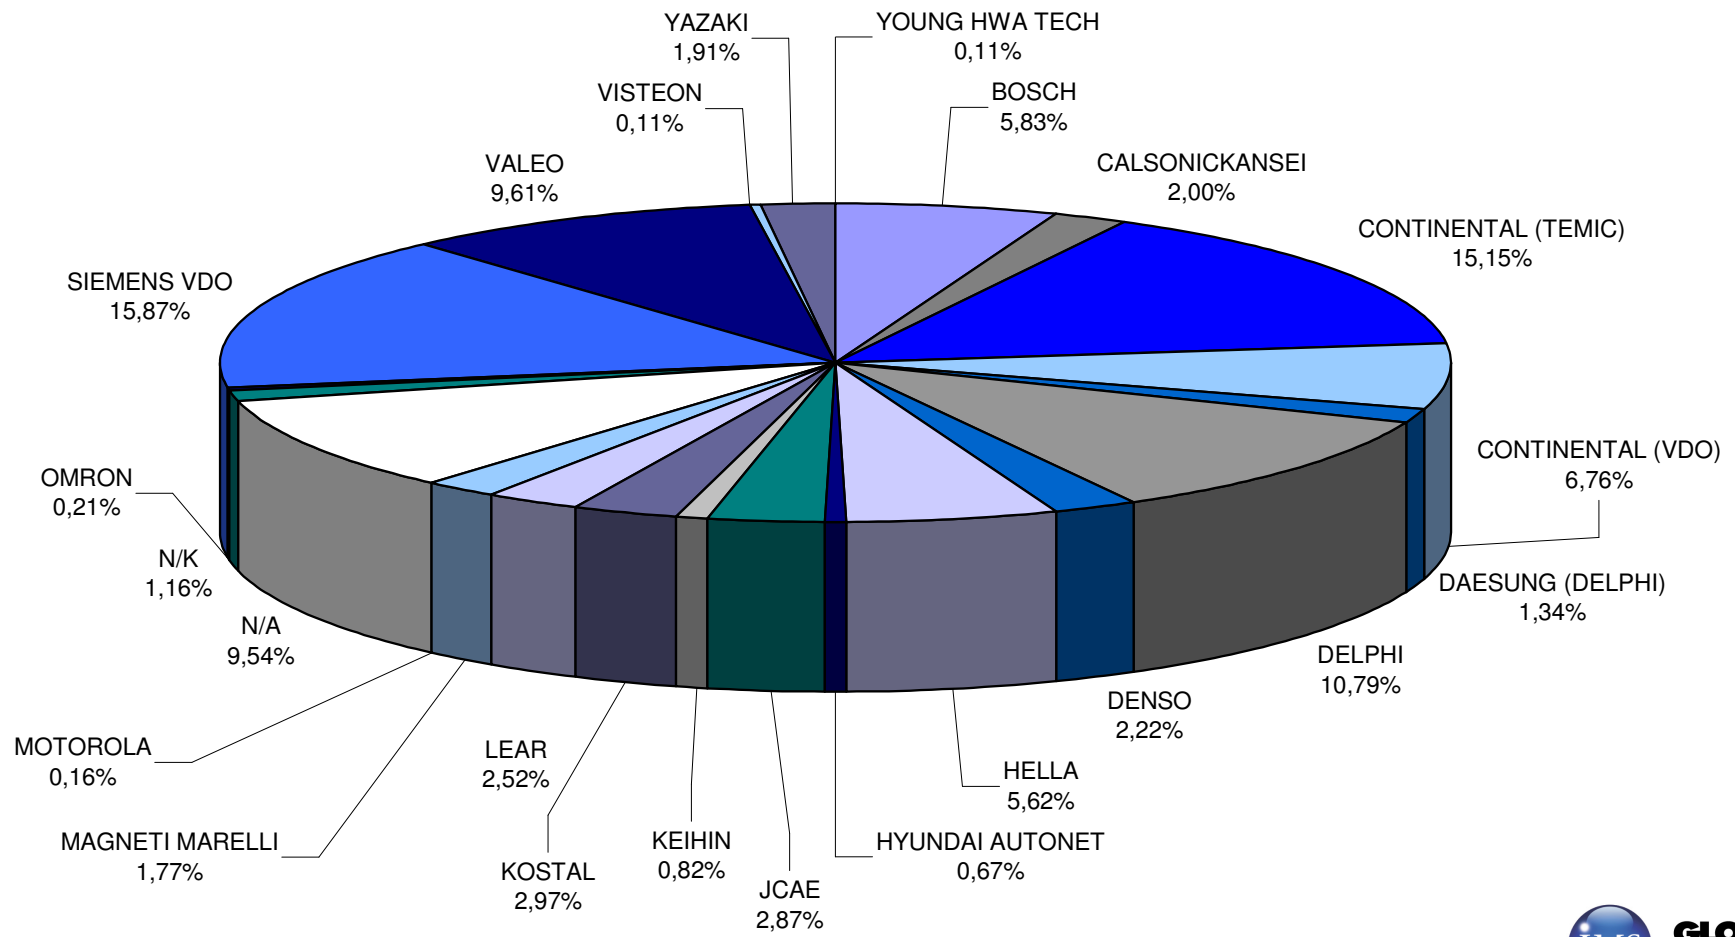

General Electrical/ECU Coverage and Analysis Sample

The Source for Critical Information and Insight™

Body / Interiors / Electrical Research Programs

Body / Interiors / Electrical Research Output

European Light Vehicle Central Body Controller Supplier Structure 2007