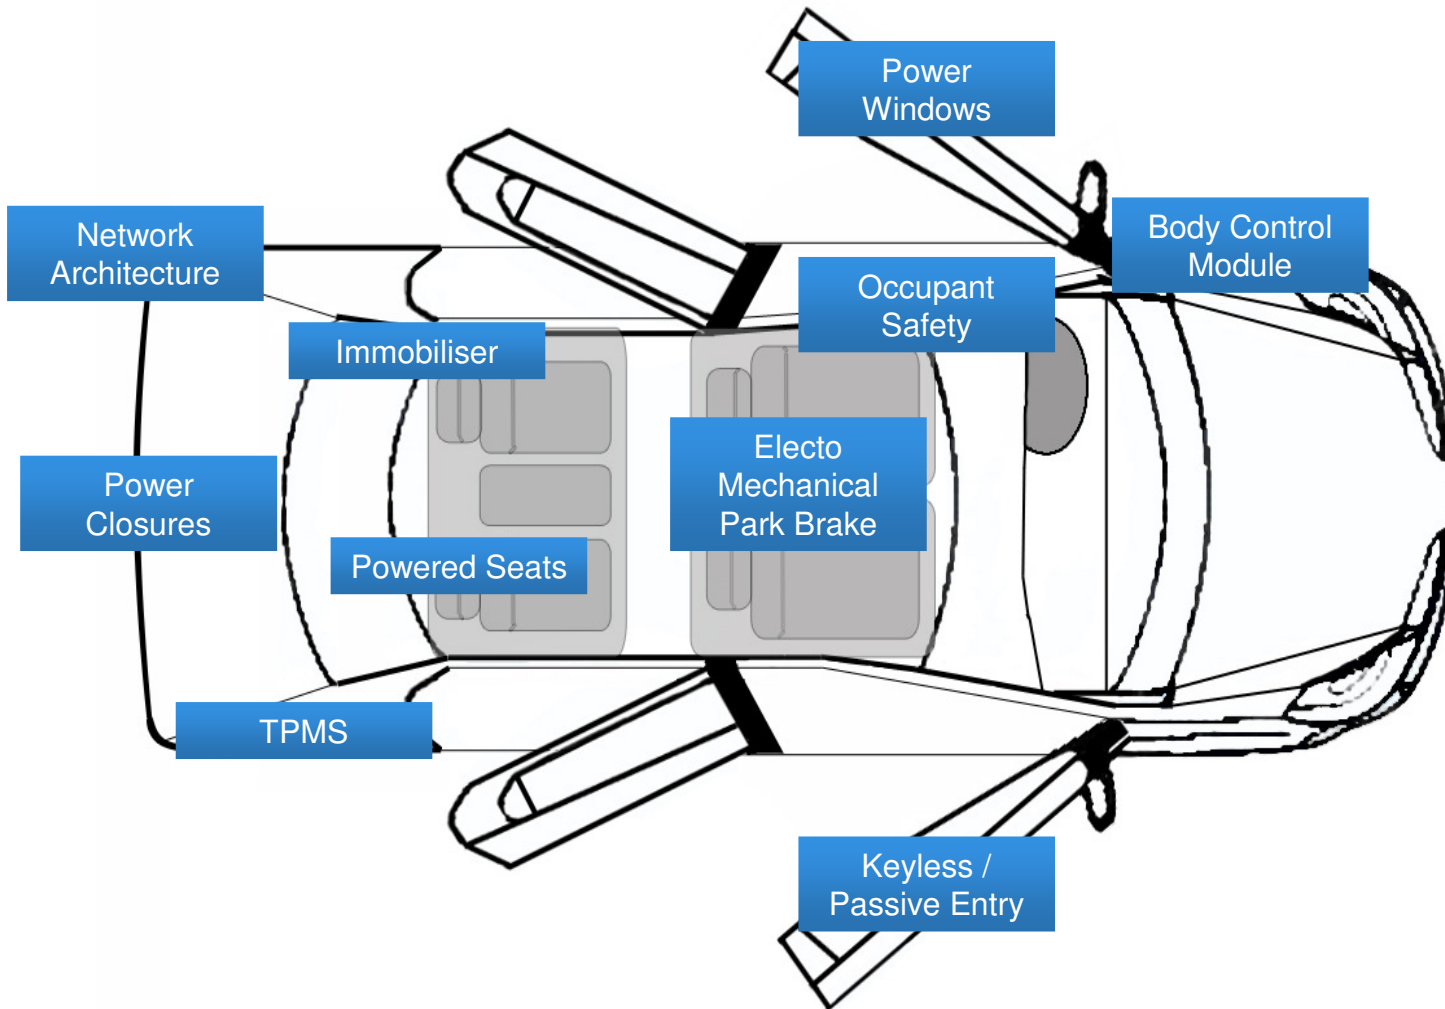

General Electrical/ECU Coverage and Analysis Sample

The Source for Critical Information and Insight™

Body / Interiors / Electrical Research Programs

Body / Interiors / Electrical Research Output

European Light Vehicle Central Body Controller Supplier Structure 2007

Body / Interiors / Electrical Research Output

European Light Vehicle Central Body Controller Technology Split

Further Information

Christian Müller, Consultant (Electronics), Frankfurt

Tel : +49 (0)69 20973 328