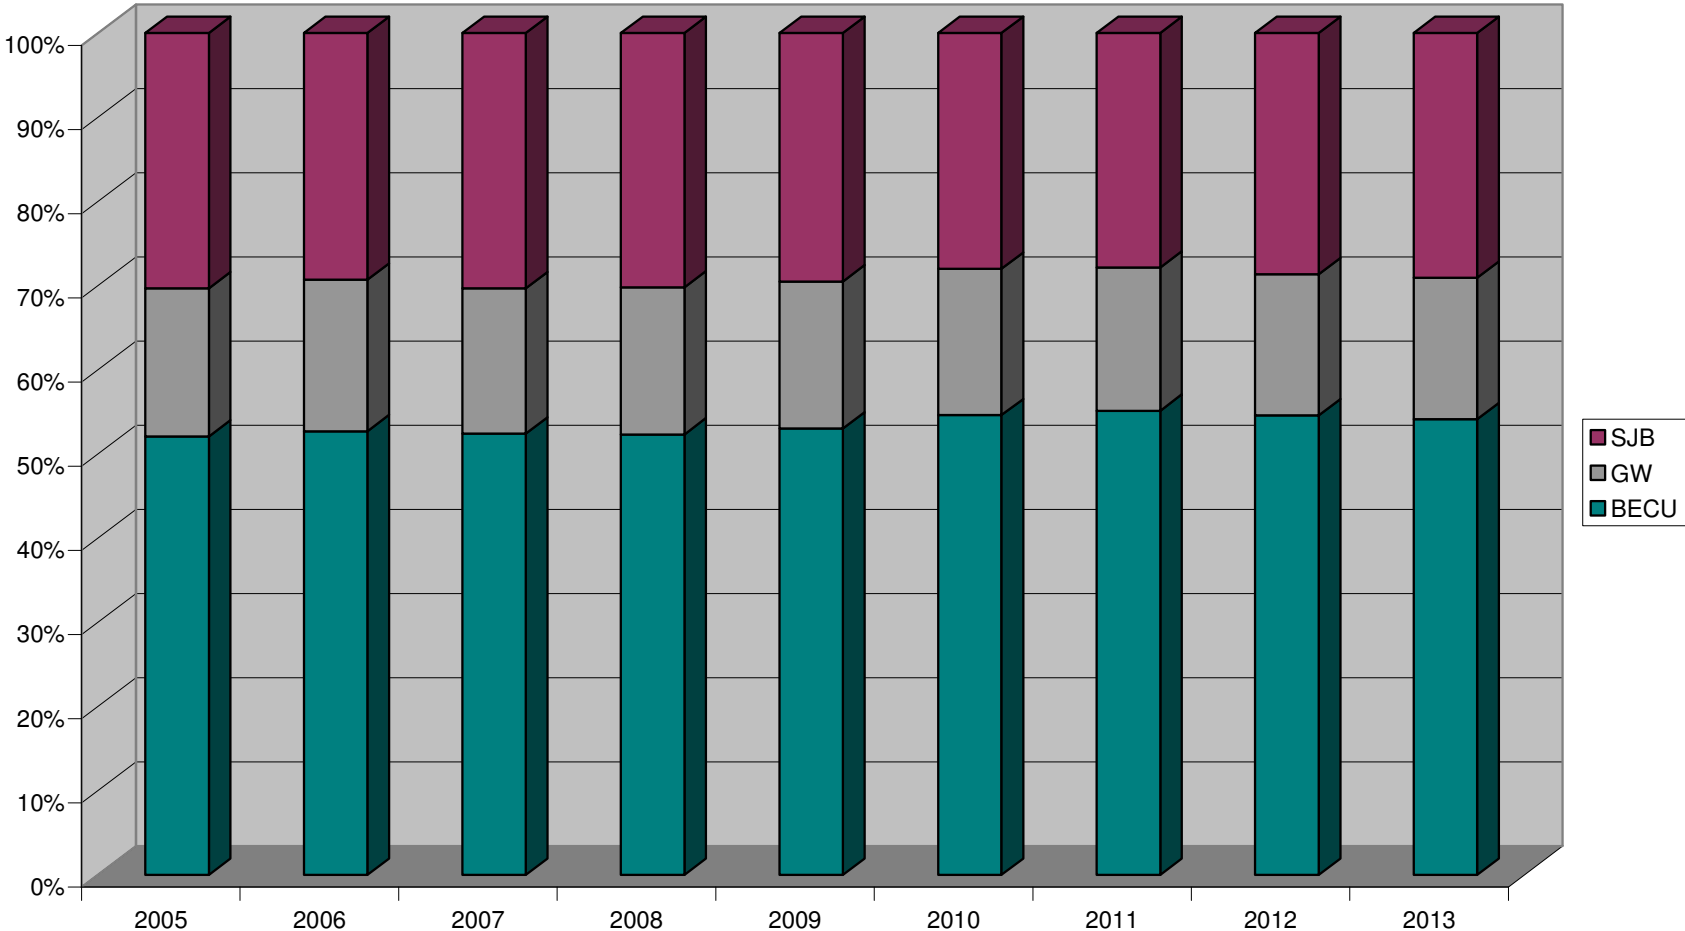

Body / Interiors / Electrical Research Output

European Light Vehicle Central Body Controller Technology Split